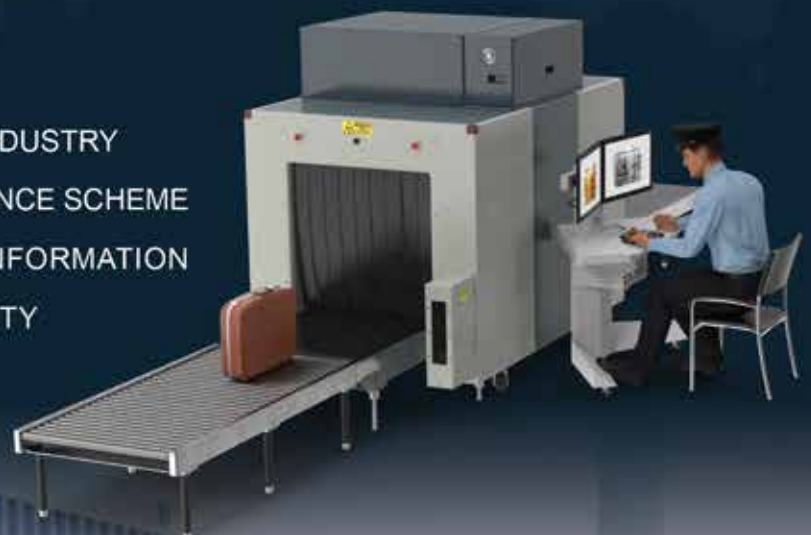

CUSTOMS CLEARANCE & DOCUMENTATION

- Customs Clearance for Sea, Air & Overland Shipments.
- Documentation and Full Set of Commercial Documents.
- Banking Documents.
- Duty Exempted Shipments.
- Fairs and Exhibitions.
- Re-Export & Duty Refunded Shipments.
- Repair & Return.
- Shipments in Transit to Iraq.

KUWAIT GENERAL ADMINISTRATION OF CUSTOMS APPROVALS

- PAI - PUBLIC AUTHORITY FOR INDUSTRY
- MOI - MINISTRY OF INTERIOR
- MOC - MINISTRY OF COMMUNICATION
- MOH - MINISTRY OF HEALTH
- KM - KUWAIT MUNICIPALITY
- MOCI - MINISTRY OF COMMERCE & INDUSTRY
- KUCAS- KUWAIT CONFIRMITY ASSURANCE SCHEME
- CITRA - THE COMMUNICATION & INFORMATION TECHNOLOGY REGULATORY AUTHORITY

GROSS	35,000 KG
	77,160 LB.
TARE	2,750 KG
	6,062 LB.
PAYLOAD	32,250 KG
	71,098 LB.
CAPACITY	33 M³
	1,165 FT³